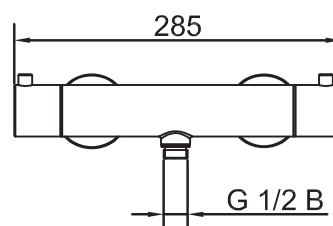

SCANDTAP®
BATHROOM CONCEPTS

Scandtap AB, Olofsdalsvägen 21, 302 41 Halmstad, Sweden
info@scandtap.com, www.scandtap.com